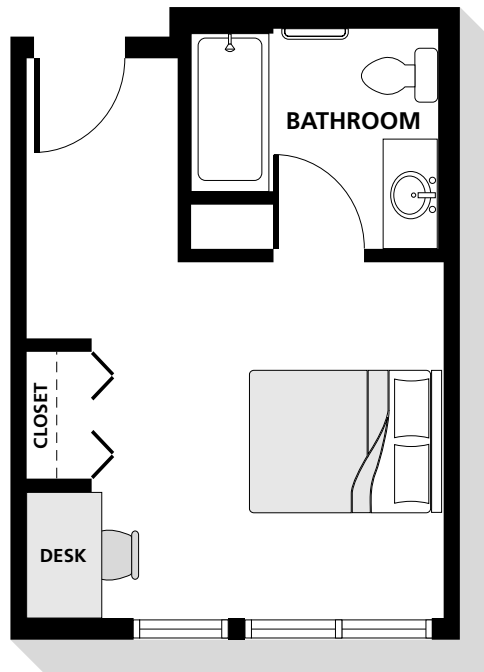

Single Occupancy Type: C

Features:

- The brand new building is well lit and secure
- The same state-of-the-art access control cards allow you to enter the secured building, your unit and the parking garage
- The landscaped courtyard, large roof deck and common kitchens all have wireless internet and each unit comes with high speed internet which is included in the rent
- Covered controlled access parking is available
- Each unit features a private bathroom, a bedroom with built-in desk and cabinets, a microwave and a mini-fridge
- Bathrooms feature showers with soaking tubs