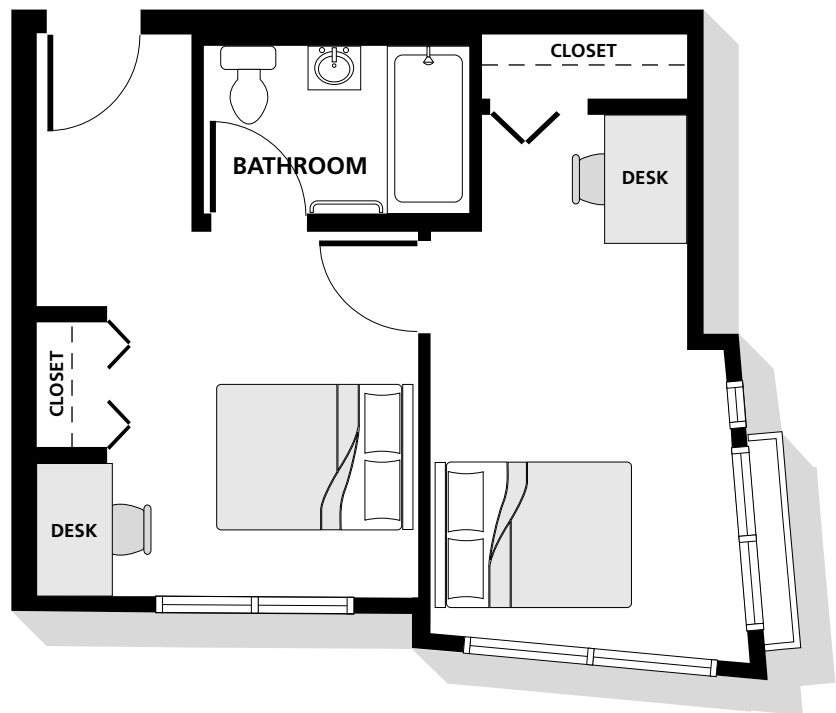

Single Occupancy Type: E

Features:

- The brand new building is well lit and secure
- The same state-of-the-art access control cards allow you to enter the secured building, your unit and the parking garage
- The landscaped courtyard, large roof deck and common kitchens all have wireless internet and each unit comes with high speed internet which is included in the rent
- Covered controlled access parking is available
- Each unit features a private bathroom, a bedroom with built-in desk and cabinets, a microwave and a mini-fridge
- Bathrooms feature showers with soaking tubs

Double Occupancy Type: B

Features:

- The brand new building is well lit and secure
- The same state-of-the-art access control cards allow you to enter the secured building, your unit and the parking garage
- The landscaped courtyard, large roof deck and common kitchens all have wireless internet and each unit comes with high speed internet which is included in the rent
- Covered controlled access parking is available
- Each unit features a private bathroom, a bedroom with built-in desk and cabinets, a microwave and a mini-fridge
- Bathrooms feature showers with soaking tubs

Single Occupancy Type: A

Features:

- The brand new building is well lit and secure
- The same state-of-the-art access control cards allow you to enter the secured building, your unit and the parking garage
- The landscaped courtyard, large roof deck and common kitchens all have wireless internet and each unit comes with high speed internet which is included in the rent
- Covered controlled access parking is available
- Each unit features a private bathroom, a bedroom with built-in desk and cabinets, a microwave and a mini-fridge
- Bathrooms feature showers with soaking tubs