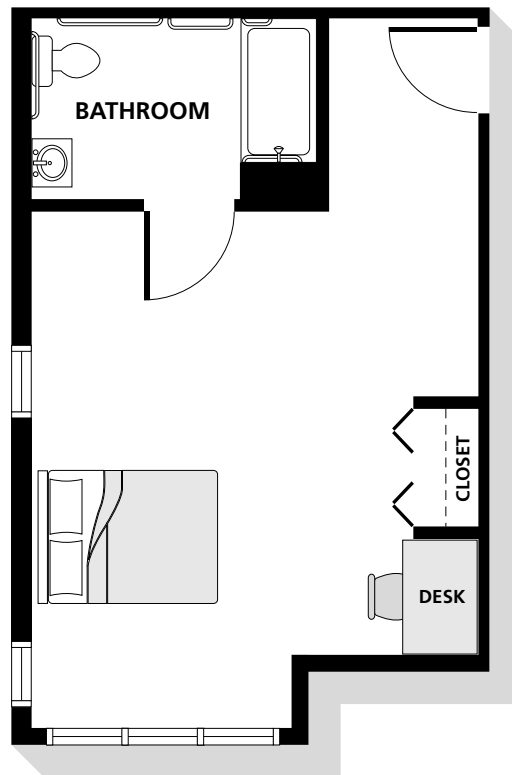

Single Occupancy Type: D

Features:

- The brand new building is well lit and secure
- The same state-of-the-art access control cards allow you to enter the secured building, your unit and the parking garage
- The landscaped courtyard, large roof deck and common kitchens all have wireless internet and each unit comes with high speed internet which is included in the rent
- Covered controlled access parking is available
- Each unit features a private bathroom, a bedroom with built-in desk and cabinets, a microwave and a mini-fridge
- Bathrooms feature showers with soaking tubs