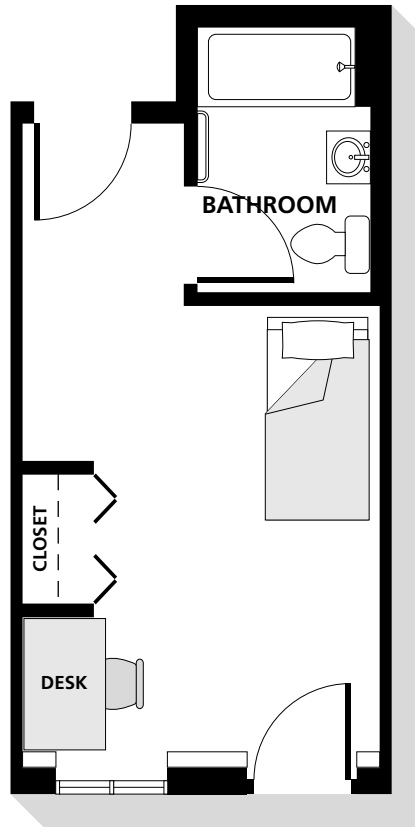

Single Occupancy Type: E

Features:

- The brand new building is well lit and secure
- The same state-of-the-art access control cards allow you to enter the secured building, your unit and the parking garage
- The landscaped courtyard, large roof deck and common kitchens all have wireless internet and each unit comes with high speed internet which is included in the rent
- Covered controlled access parking is available
- Each unit features a private bathroom, a bedroom with built-in desk and cabinets, a microwave and a mini-fridge
- Bathrooms feature showers with soaking tubs

Double Occupancy Type: B

Features:

- The brand new building is well lit and secure
- The same state-of-the-art access control cards allow you to enter the secured building, your unit and the parking garage
- The landscaped courtyard, large roof deck and common kitchens all have wireless internet and each unit comes with high speed internet which is included in the rent
- Covered controlled access parking is available
- Each unit features a private bathroom, a bedroom with built-in desk and cabinets, a microwave and a mini-fridge
- Bathrooms feature showers with soaking tubs

Single Occupancy Type: A

Features:

- The brand new building is well lit and secure
- The same state-of-the-art access control cards allow you to enter the secured building, your unit and the parking garage
- The landscaped courtyard, large roof deck and common kitchens all have wireless internet and each unit comes with high speed internet which is included in the rent
- Covered controlled access parking is available
- Each unit features a private bathroom, a bedroom with built-in desk and cabinets, a microwave and a mini-fridge
- Bathrooms feature showers with soaking tubs