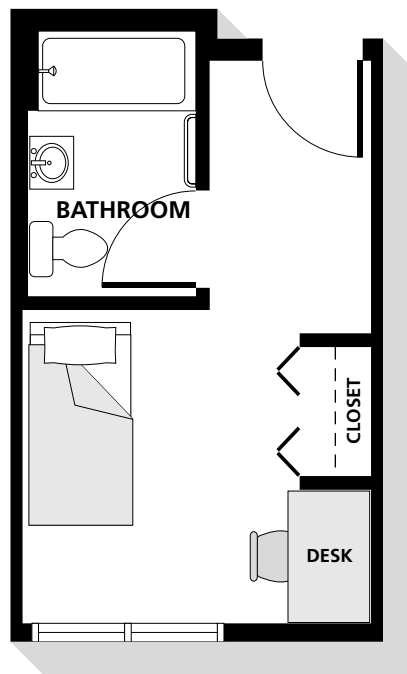

Single Occupancy Type: E

Features:

- The brand new building is well lit and secure
- The same state-of-the-art access control cards allow you to enter the secured building, your unit and the parking garage
- The landscaped courtyard, large roof deck and common kitchens all have wireless internet and each unit comes with high speed internet which is included in the rent
- Covered controlled access parking is available
- Each unit features a private bathroom, a bedroom with built-in desk and cabinets, a microwave and a mini-fridge
- Bathrooms feature showers with soaking tubs

Double Occupancy Type: B

Features:

- The brand new building is well lit and secure
- The same state-of-the-art access control cards allow you to enter the secured building, your unit and the parking garage
- The landscaped courtyard, large roof deck and common kitchens all have wireless internet and each unit comes with high speed internet which is included in the rent
- Covered controlled access parking is available
- Each unit features a private bathroom, a bedroom with built-in desk and cabinets, a microwave and a mini-fridge
- Bathrooms feature showers with soaking tubs

Single Occupancy Type: A

Features:

- The brand new building is well lit and secure
- The same state-of-the-art access control cards allow you to enter the secured building, your unit and the parking garage
- The landscaped courtyard, large roof deck and common kitchens all have wireless internet and each unit comes with high speed internet which is included in the rent
- Covered controlled access parking is available
- Each unit features a private bathroom, a bedroom with built-in desk and cabinets, a microwave and a mini-fridge
- Bathrooms feature showers with soaking tubs