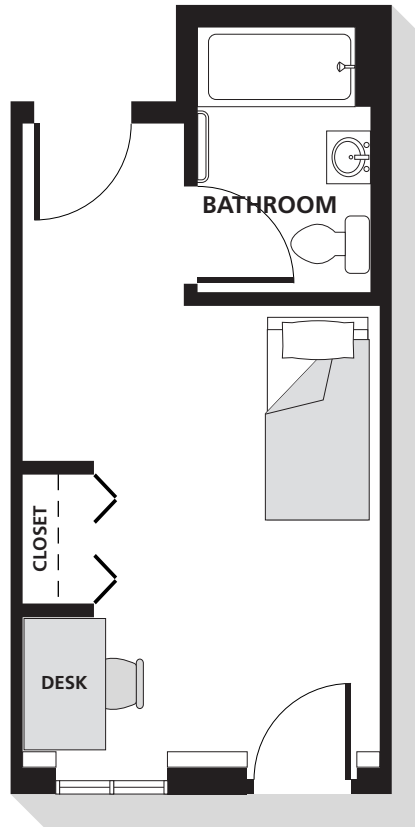

Single Occupancy Type: E

Features:

- The brand new building is well lit and secure
- The same state-of-the-art access control cards allow you to enter the secured building, your unit and the parking garage
- The landscaped courtyard, large roof deck and common kitchens all have wireless internet and each unit comes with high speed internet which is included in the rent
- Covered controlled access parking is available
- Each unit features a private bathroom, a bedroom with built-in desk and cabinets, a microwave and a mini-fridge
- Bathrooms feature showers with soaking tubs