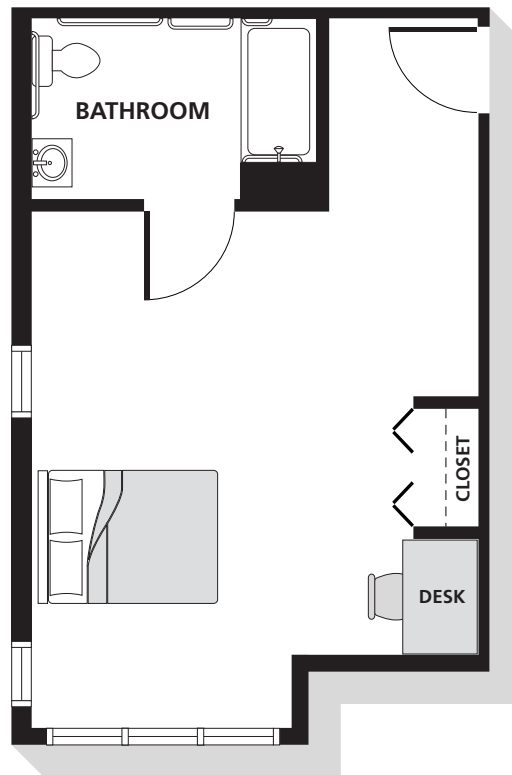

Single Occupancy Type: D

Features:

- The brand new building is well lit and secure
- The same state-of-the-art access control cards allow you to enter the secured building, your unit and the parking garage
- The landscaped courtyard, large roof deck and common kitchens all have wireless internet and each unit comes with high speed internet which is included in the rent
- Covered controlled access parking is available
- Each unit features a private bathroom, a bedroom with built-in desk and cabinets, a microwave and a mini-fridge
- Bathrooms feature showers with soaking tubs