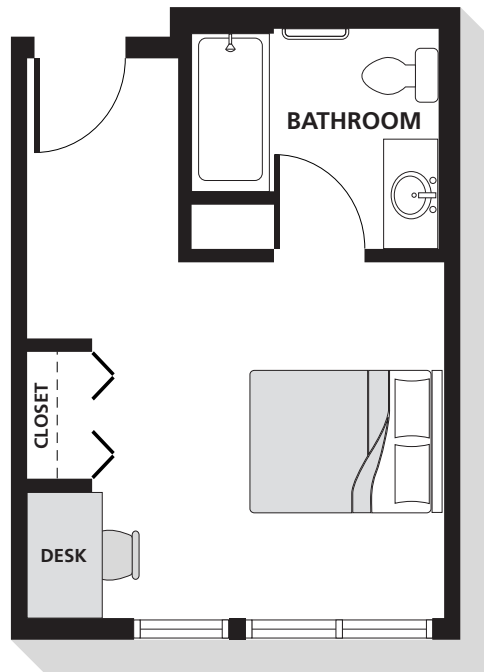

**Single Occupancy  
Type: C**

**Features:**

- The brand new building is well lit and secure
- The same state-of-the-art access control cards allow you to enter the secured building, your unit and the parking garage
- The landscaped courtyard, large roof deck and common kitchens all have wireless internet and each unit comes with high speed internet which is included in the rent
- Covered controlled access parking is available
- Each unit features a private bathroom, a bedroom with built-in desk and cabinets, a microwave and a mini-fridge
- Bathrooms feature showers with soaking tubs