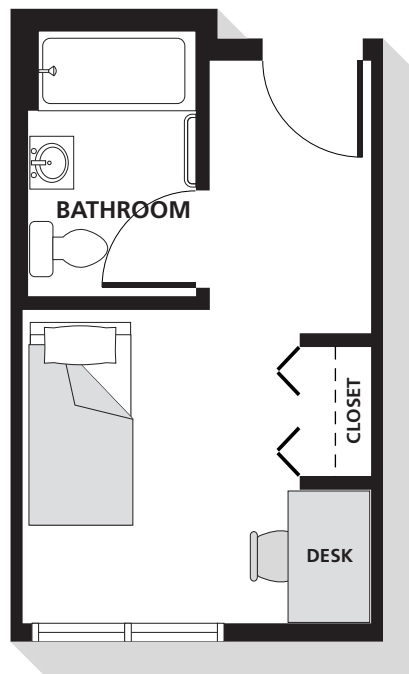

Single Occupancy Type: A

Features:

- The brand new building is well lit and secure
- The same state-of-the-art access control cards allow you to enter the secured building, your unit and the parking garage
- The landscaped courtyard, large roof deck and common kitchens all have wireless internet and each unit comes with high speed internet which is included in the rent
- Covered controlled access parking is available
- Each unit features a private bathroom, a bedroom with built-in desk and cabinets, a microwave and a mini-fridge
- Bathrooms feature showers with soaking tubs